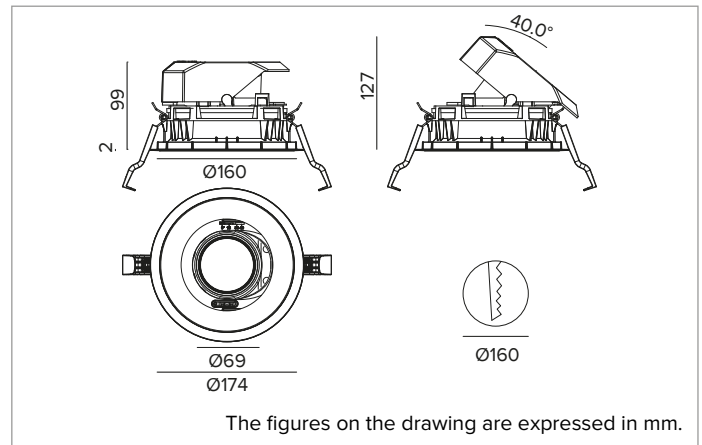

## Adjustable recessed LED projector in a trim version

		4000K	H(m)	D(m)	Emax(lx)
		Ra90		21°	
		Fixture Power	34W	1	0.37
		Source Flux	4523lm	2	0.75
		Fixture Flux	3220lm	3	1.12
		Efficacy	94lm/W	4	1.50
TS1277	Imax=3849cd/klm	Imax	17411cd	5	1.87