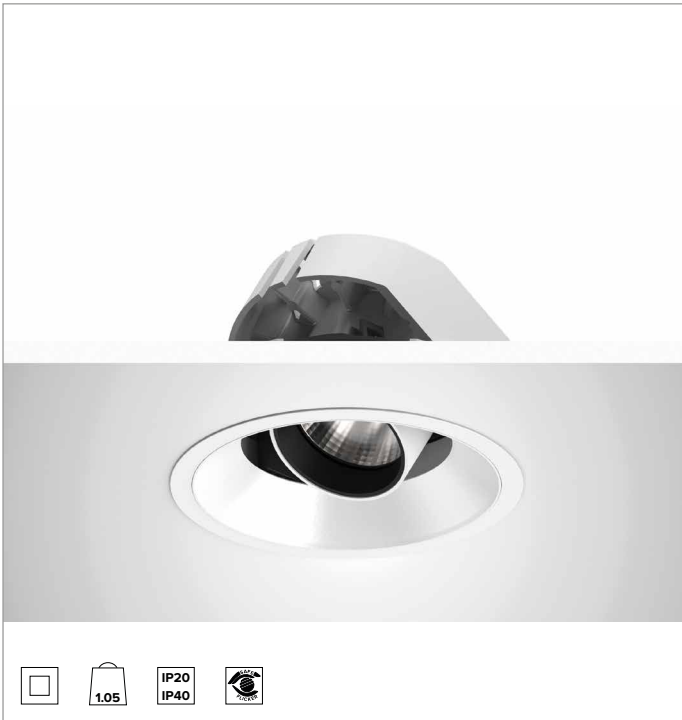

# 1T8592EL | CTEVO ARCHITECTURAL 160

## Adjustable recessed LED projector in a trim version

		4000K	H(m)	D(m)	Emax(lx)
		Ra90		21°	
		Fixture Power	34W	1	0.37
		Source Flux	4523lm	2	0.75
		Fixture Flux	3220lm	3	1.12
		Efficacy	94lm/W	4	1.50
TS1277	Imax=3849cd/klm	Imax	17411cd	5	1.87

### MECHANICAL CHARACTERISTICS

Die-cast white painted anodised aluminium body and dissipator. White colour cover. The optical unit can be adjusted up to 40° on the vertical plane with a mechanical beam locking system and a graduated scale, and 358° on the horizontal plane. Trim version with an integrated white ring.